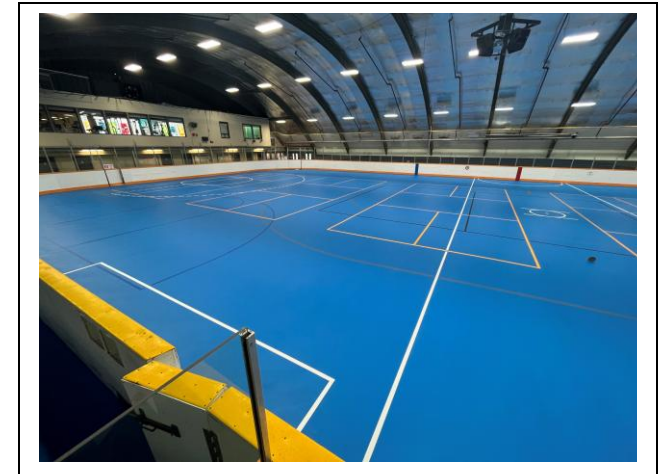

## What we offer,

Hassen Arena is our secondary Arena, running a dry floor 12 months a year.

It is a multipurpose facility with bench seating, dressing rooms and sound system.

The upstairs is the Hassen Fitness Centre, which requires a membership to enter.

### Arena:

Dry Floor all year

Bench Seating

Wheelchair Access

4 Change Rooms

Concession Area

Lobby

Basic Sound Booth