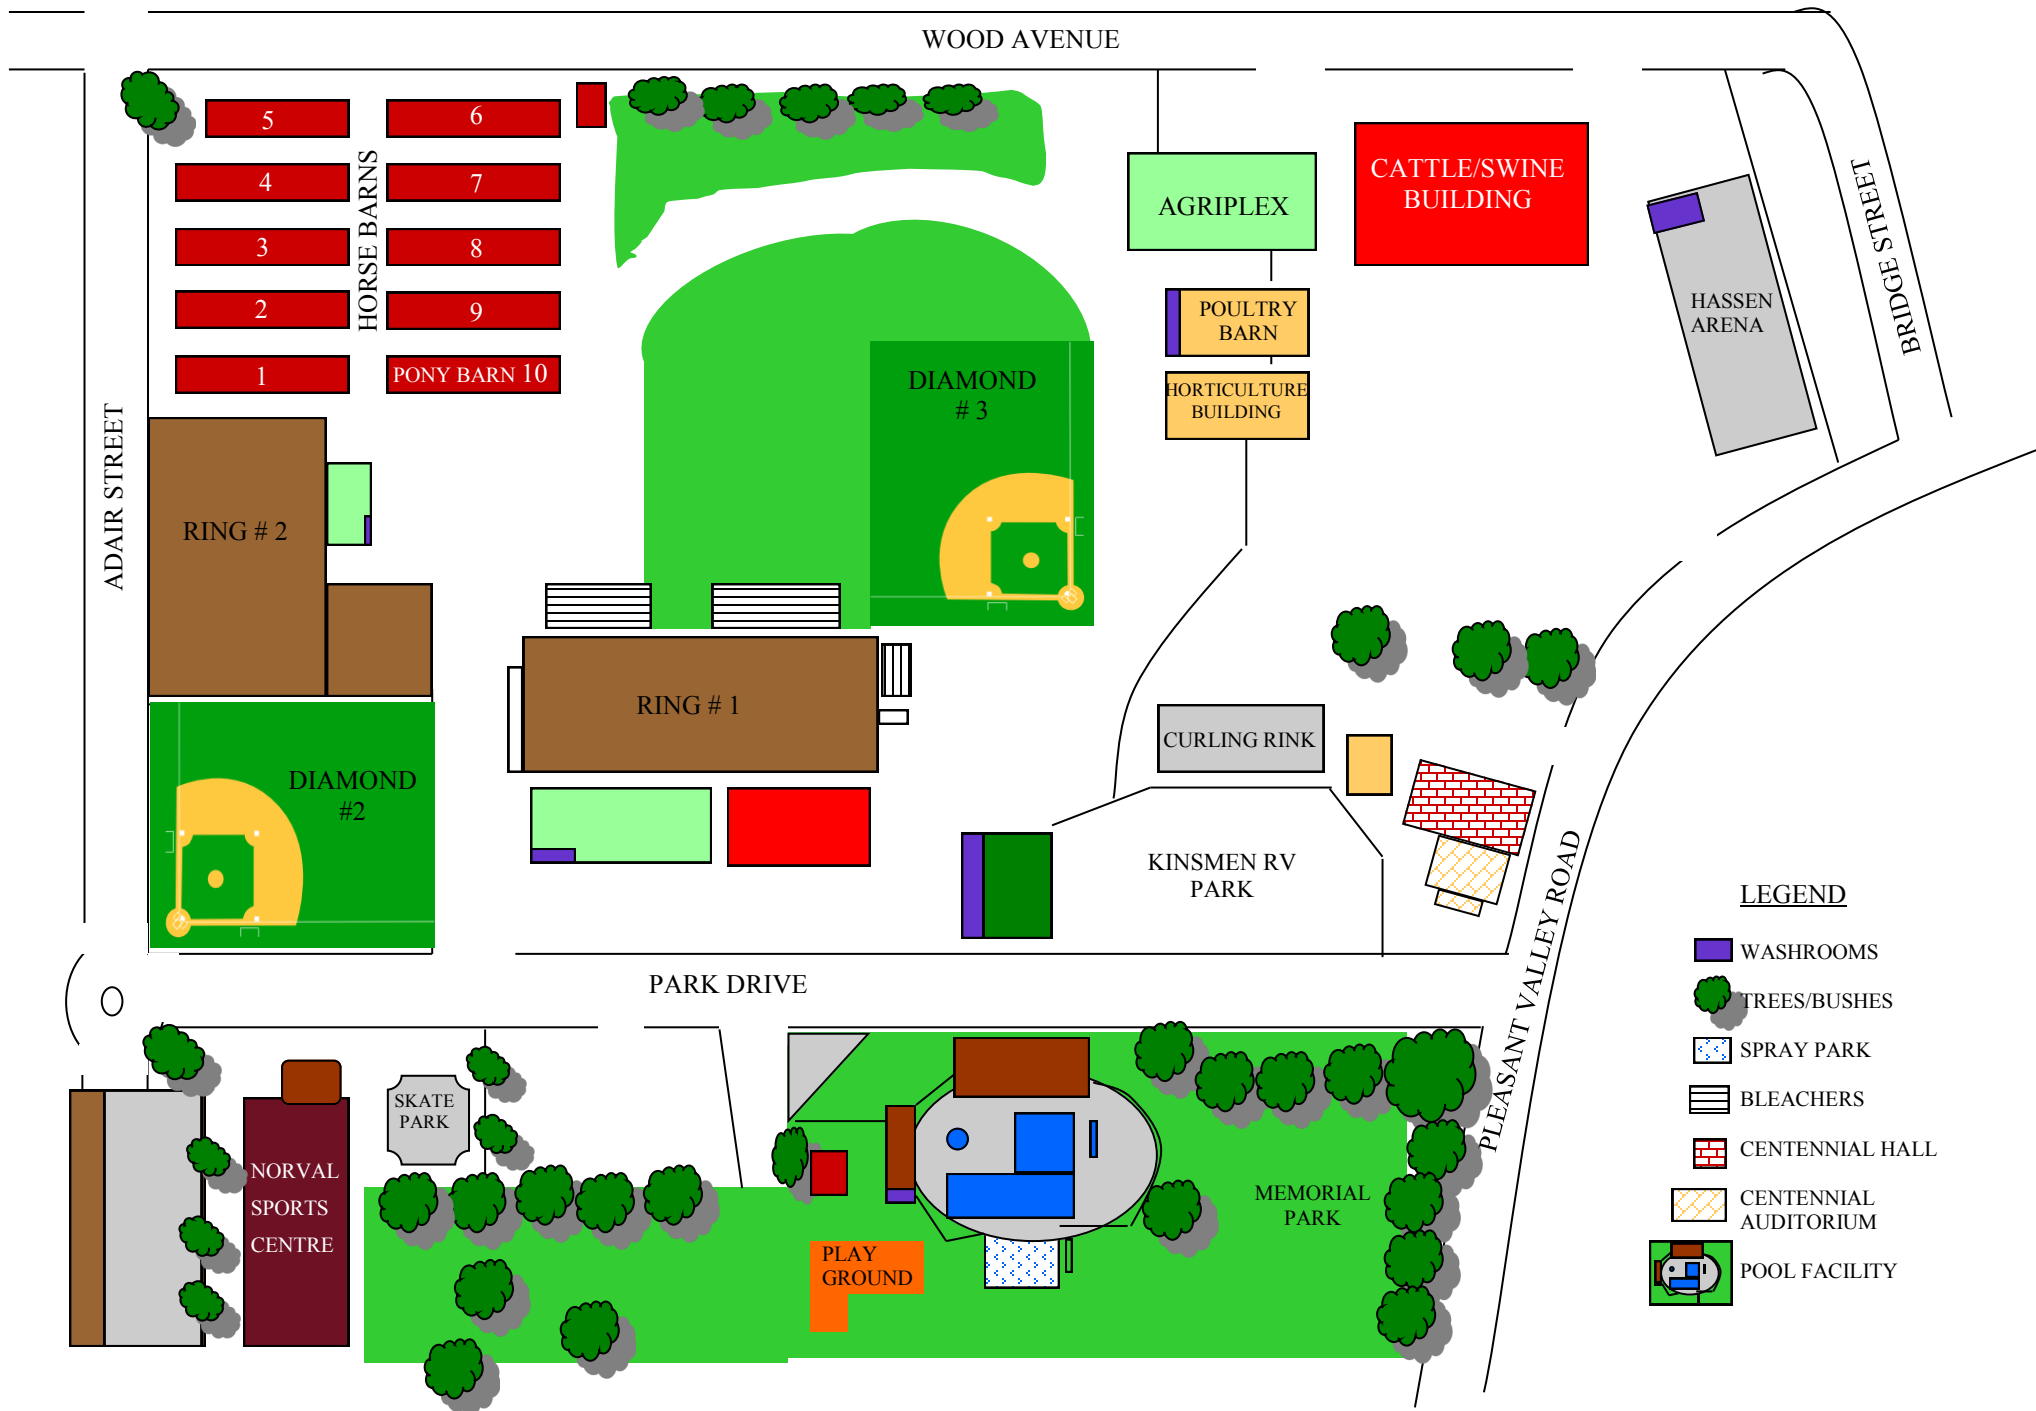

ARMSTRONG SPALLUMCHEEN PARKS & RECREATION GROUNDS

LEGEND

-  WASHROOMS
-  TREES/BUSHES
-  SPRAY PARK
-  BLEACHERS
-  CENTENNIAL HALL
-  CENTENNIAL AUDITORIUM
-  POOL FACILITY